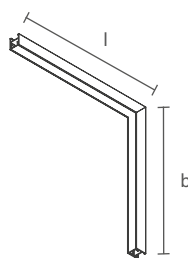

FIT15 | CURVA TETO PAREDE

PERFIL VAZIO PARA FITA DE LED

Dimensão (l x b x h)	Código
250 x 17 x 250mm	SPS15001