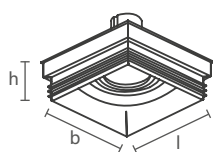

NO FRAME II | EMBUTIDO

Dimensão (l x b x h)	Código	Soquete	Lâmpada*	Nicho
61 x 61 x 70mm	SIN61301	1 x GU10/GZ10	MR11 LED	80 x 80mm
96 x 96 x 90mm	SIN60321	1 x GU10/GZ10	MR16 LED	115 x 115mm
96 x 96 x 130mm	SIN60331	1 x E27	PAR20 LED	115 x 115mm
96 x 96 x 100mm	SIN61341	1 x GU10/GZ10	AR70 LED	115 x 115mm
136 x 136 x 100mm	SIN61351	1 x GU10/GZ10	AR111 LED	155 x 155mm
136 x 136 x 160mm	SIN60361	1 x E27	PAR30 LED	155 x 155mm