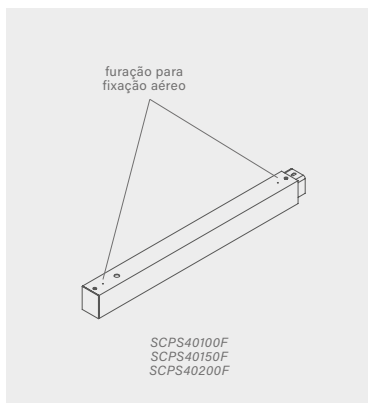

Aplicação para Aéreo

PERFIL DE SOBREPOR New Fit40