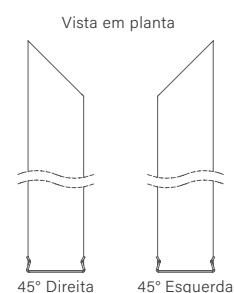

- BT
- PT
- MC

500MM A 2000MM

- GR
- AD
- DO
- OL
- FF
- RF

FIT15 | CANTO 45°

PERFIL VAZIO PARA FITA DE LED

Dimensão (l x b x h)	45° DIREITA	45° ESQUERDA
	Código	Código
500 x 17 x 20mm	SPS15050D	SPS15050E
1000 x 17 x 20mm	SPS15100D	SPS15100E
1500 x 17 x 20mm	SPS15150D	SPS15150E
2000 x 17 x 20mm	SPS15200D	SPS15200E
2500 x 17 x 20mm	SPS15250D	SPS15250E
3000 x 17 x 20mm	SPS15300D	SPS15300E