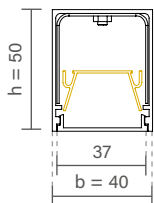

REFLETOR

Dimensão (l x b x h)	Código
500 x 37 x 45mm	SRF40050
1000 x 37 x 45mm	SRF40100
1500 x 37 x 45mm	SRF40150
2000 x 37 x 45mm	SRF40200
2500 x 37 x 45mm	SRF40250
3000 x 37 x 45mm	SRF40300

Refletor em alumínio;
molas em aço Inox;
acabamento apenas BT