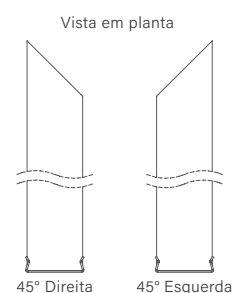

ACABAMENTOS
500MM A 3000MM

- BT
- PT
- MC

500MM A 2000MM

- GR
- AD
- DO
- OL
- FF
- RF

UP LIGHT | CANTO 45°

PERFIL VAZIO PARA FITA DE LED

Dimensão (l x b x h)	45° DIREITA	45° ESQUERDA
	Código	Código
250 x 70 x 40mm	SPSUP025D	SPSUP025E
500 x 70 x 40mm	SPSUP050D	SPSUP050E
1000 x 70 x 40mm	SPSUP100D	SPSUP100E
1500 x 70 x 40mm	SPSUP150D	SPSUP150E
2000 x 70 x 40mm	SPSUP200D	SPSUP200E
2500 x 70 x 40mm	SPSUP250D	SPSUP250E
3000 x 70 x 40mm	SPSUP300D	SPSUP300E