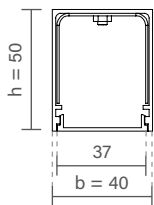

Dimensão (l x b x h)	Código
500 x 40 x 50mm	SPS40050F
1000 x 40 x 50mm	SPS40100F
1500 x 40 x 50mm	SPS40150F
2000 x 40 x 50mm	SPS40200F
2500 x 40 x 50mm	SPS40250F
3000 x 40 x 50mm	SPS40300F