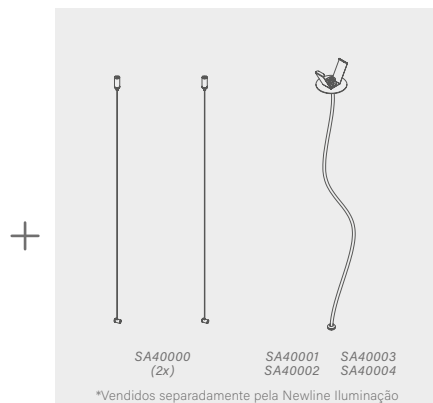

ACESSÓRIOS SISTEMA Fit40