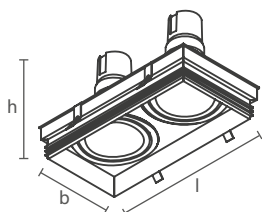

Dimensão (l x b x h)	Código	Soquete	Lâmpada*	Nicho
96 x 198 x 90mm	SIN60322	2 x GU10/GZ10	MR16 LED	115 x 217mm
96 x 198 x 130mm	SIN60332	2 x E27	PAR20 LED	115 x 217mm
96 x 198 x 100mm	SIN61342	2 x GU10/GZ10	AR70 LED	115 x 217mm
136 x 281 x 100mm	SIN61352	2 x GU10/GZ10	AR111 LED	155 x 300mm
136 x 281 x 160mm	SIN60362	2 x E27	PAR30 LED	155 x 300mm

*Lâmpada não inclusa no produto.